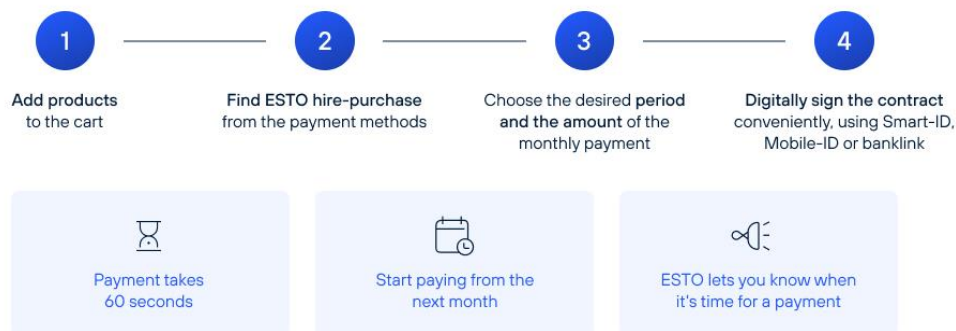

Buy now and pay later with **esto** hire-purchase

Don't want to pay the whole amount at once? Pay in installments!

ESTO hire-purchase is the fastest and most convenient payment solution that helps you set up a payment schedule based on the period of your choice. The payment solution makes the decision in real time, and you can complete your purchase in less than 60 seconds.

Add the products you need to your shopping cart, confirm your order and choose ESTO hire-purchase as a payment method. When confirming your purchase, select your preferred repayment period, monthly installment amount and sign digitally and conveniently using your Smart ID, eParaksts or bank-link.